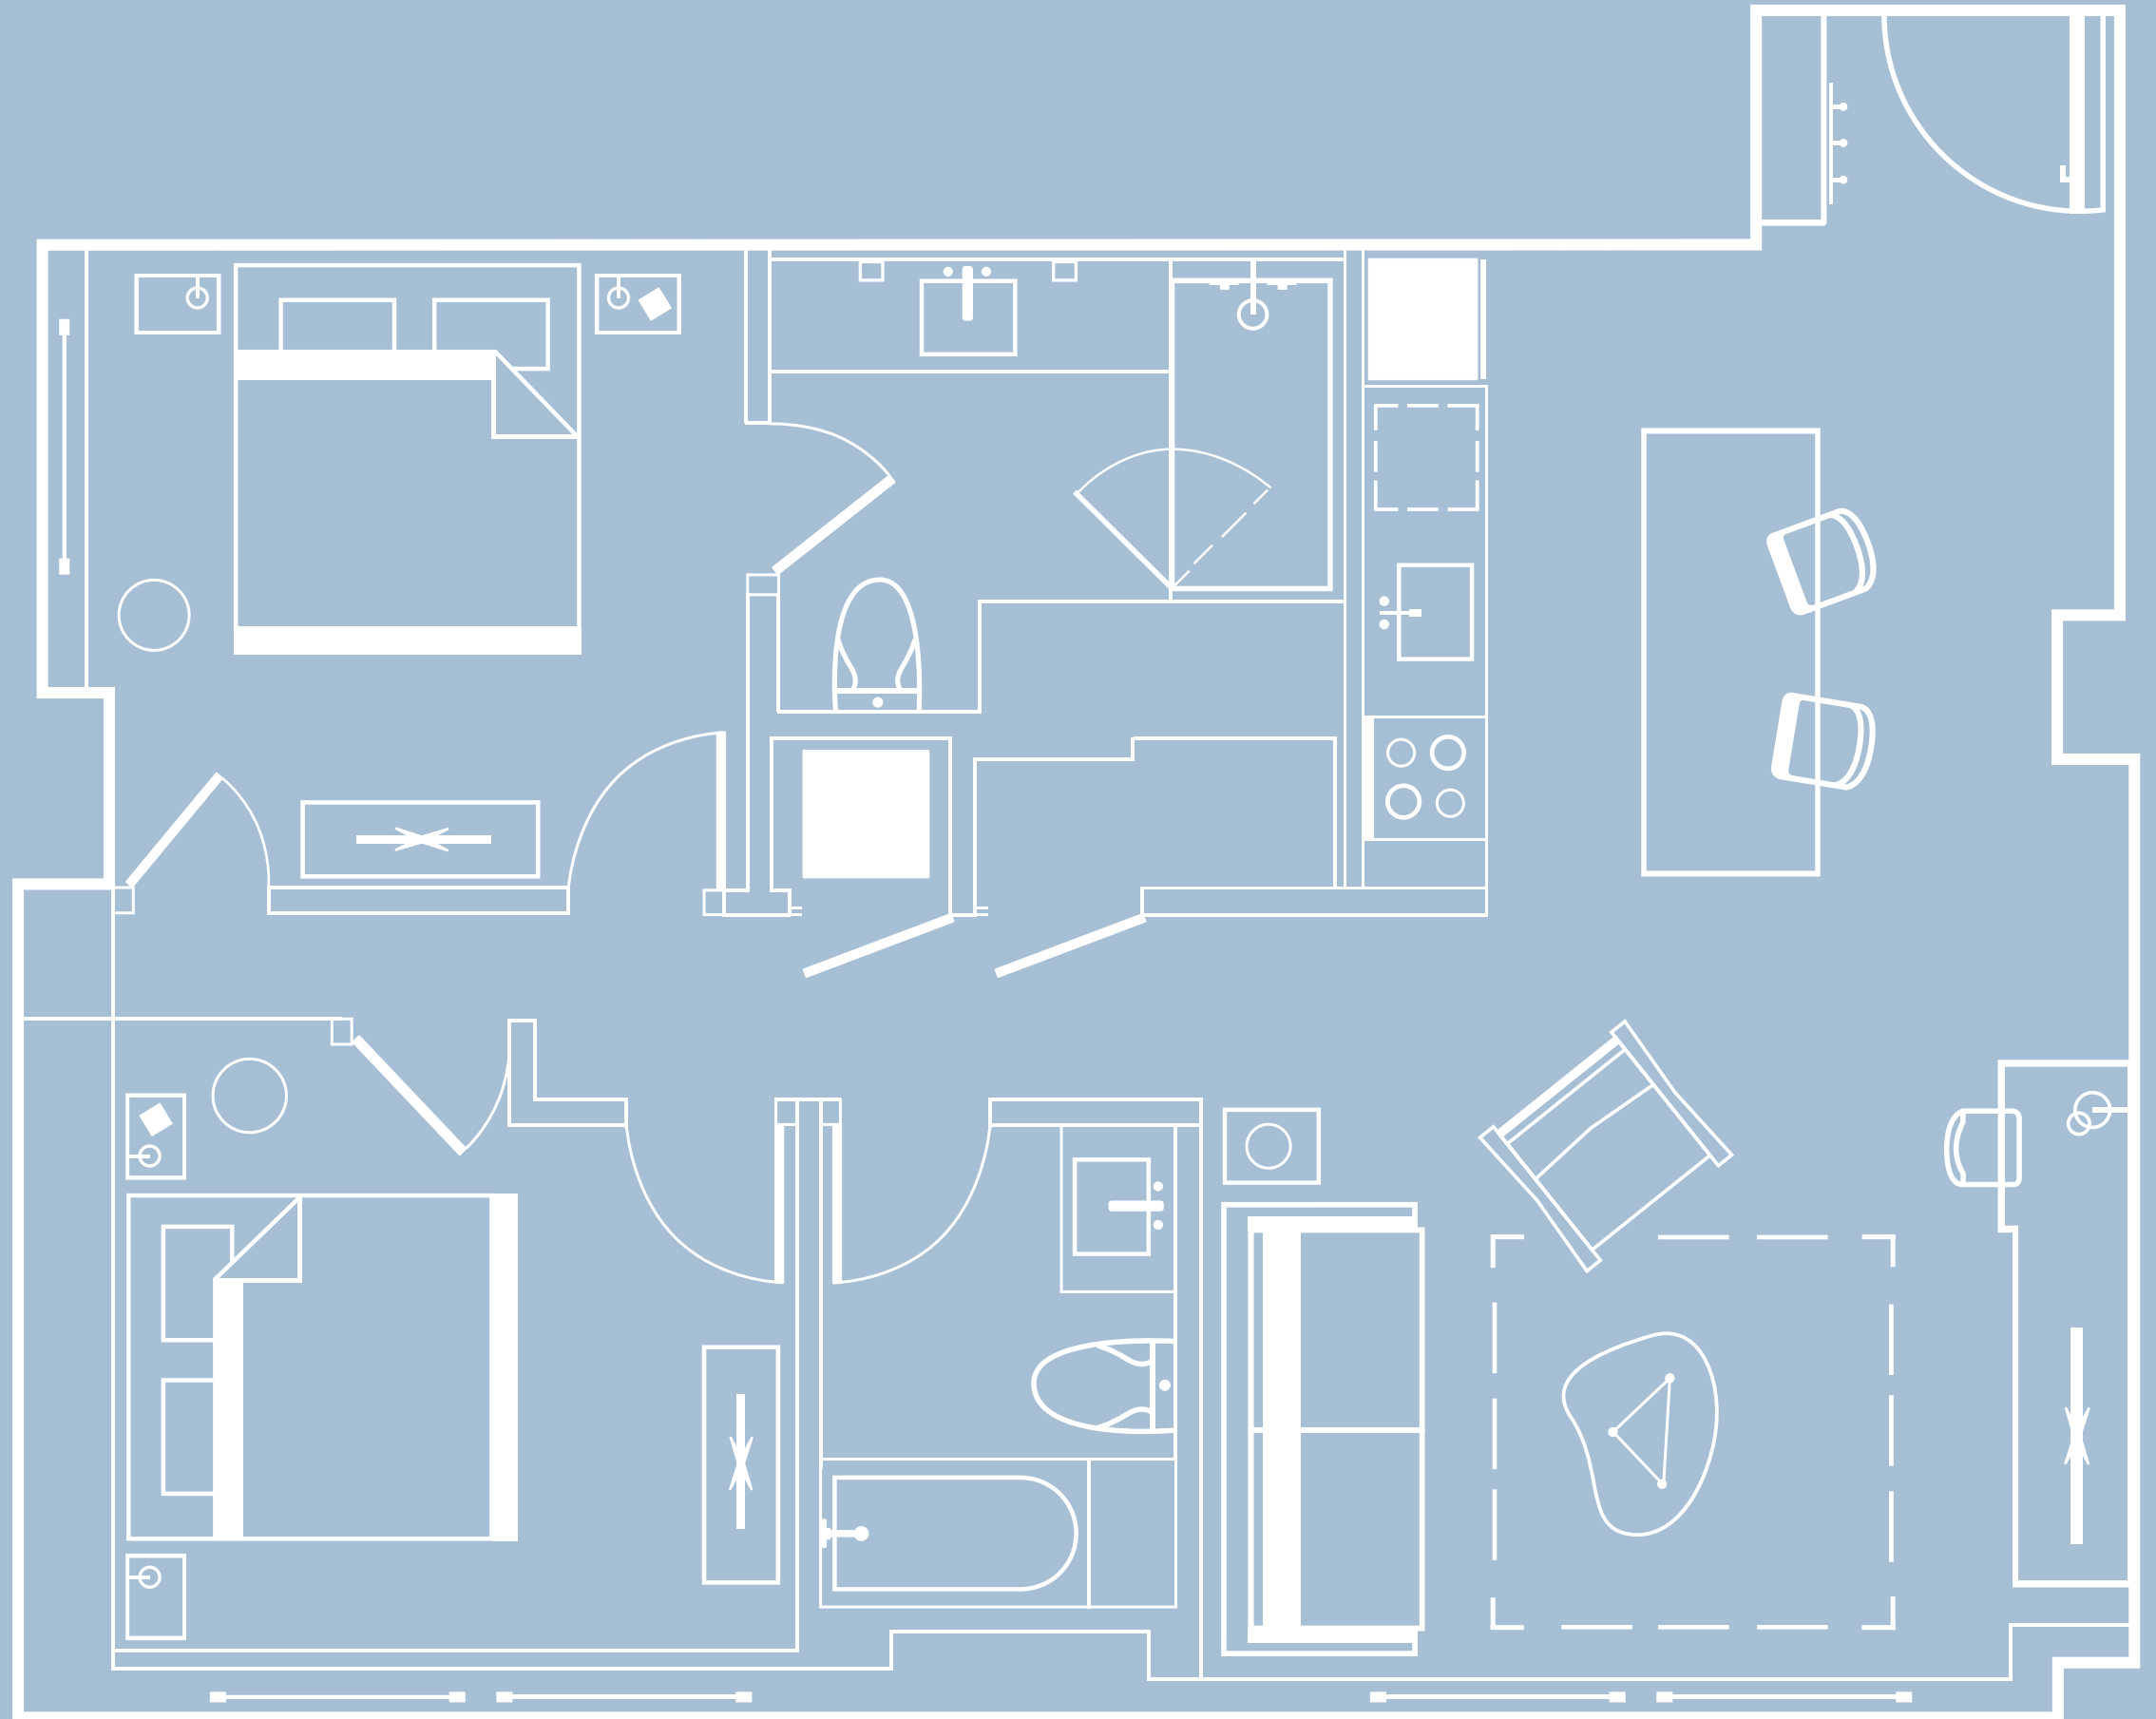

Studio Floor Plan

550 Sq. Ft.

Features & Amenities

- Queen-Size Bed
- Full-Size Washer & Dryer
- Pets Welcome
- Living Plants
- Rainfall Shower
- ® Apple TV
- Bluetooth Stereo
- 100% Smoke Free
- Full-Size Kitchen
- Complimentary WiFi

One Bedroom Floor Plan

767 Sq. Ft.

Features & Amenities

- Fully Furnished
- King-Size Bed
- Work Space / Desk
- Full-Size Washer & Dryer
- Pets Welcome
- Living Plants
- Rainfall Shower
- ® Apple TV
- Bluetooth Stereo
- 100% Smoke Free
- Full-Size Kitchen
- Complimentary WiFi

ROOST

Two Bedroom Floor Plan

1100 Sq. Ft.

Features & Amenities

- Fully Furnished
- King & Queen-Size Beds
- Work Space / Desk
- Full-Size Washer & Dryer
- Pets Welcome
- Living Plants
- Rainfall Shower
- ® Apple TV
- Bluetooth Stereo
- 100% Smoke Free
- Full-Size Kitchen
- Complimentary WiFi

Penthouse Floor Plan

1250 Sq. Ft.

Features & Amenities

- Fully Furnished
- Queen & King-Size Beds
- Work Space / Desk
- Full-Size Washer & Dryer
- Pets Welcome
- Living Plants
- Rainfall Shower
- ® Apple TV
- Bluetooth Stereo
- 100% Smoke Free
- Full-Size Kitchen
- Complimentary WiFi