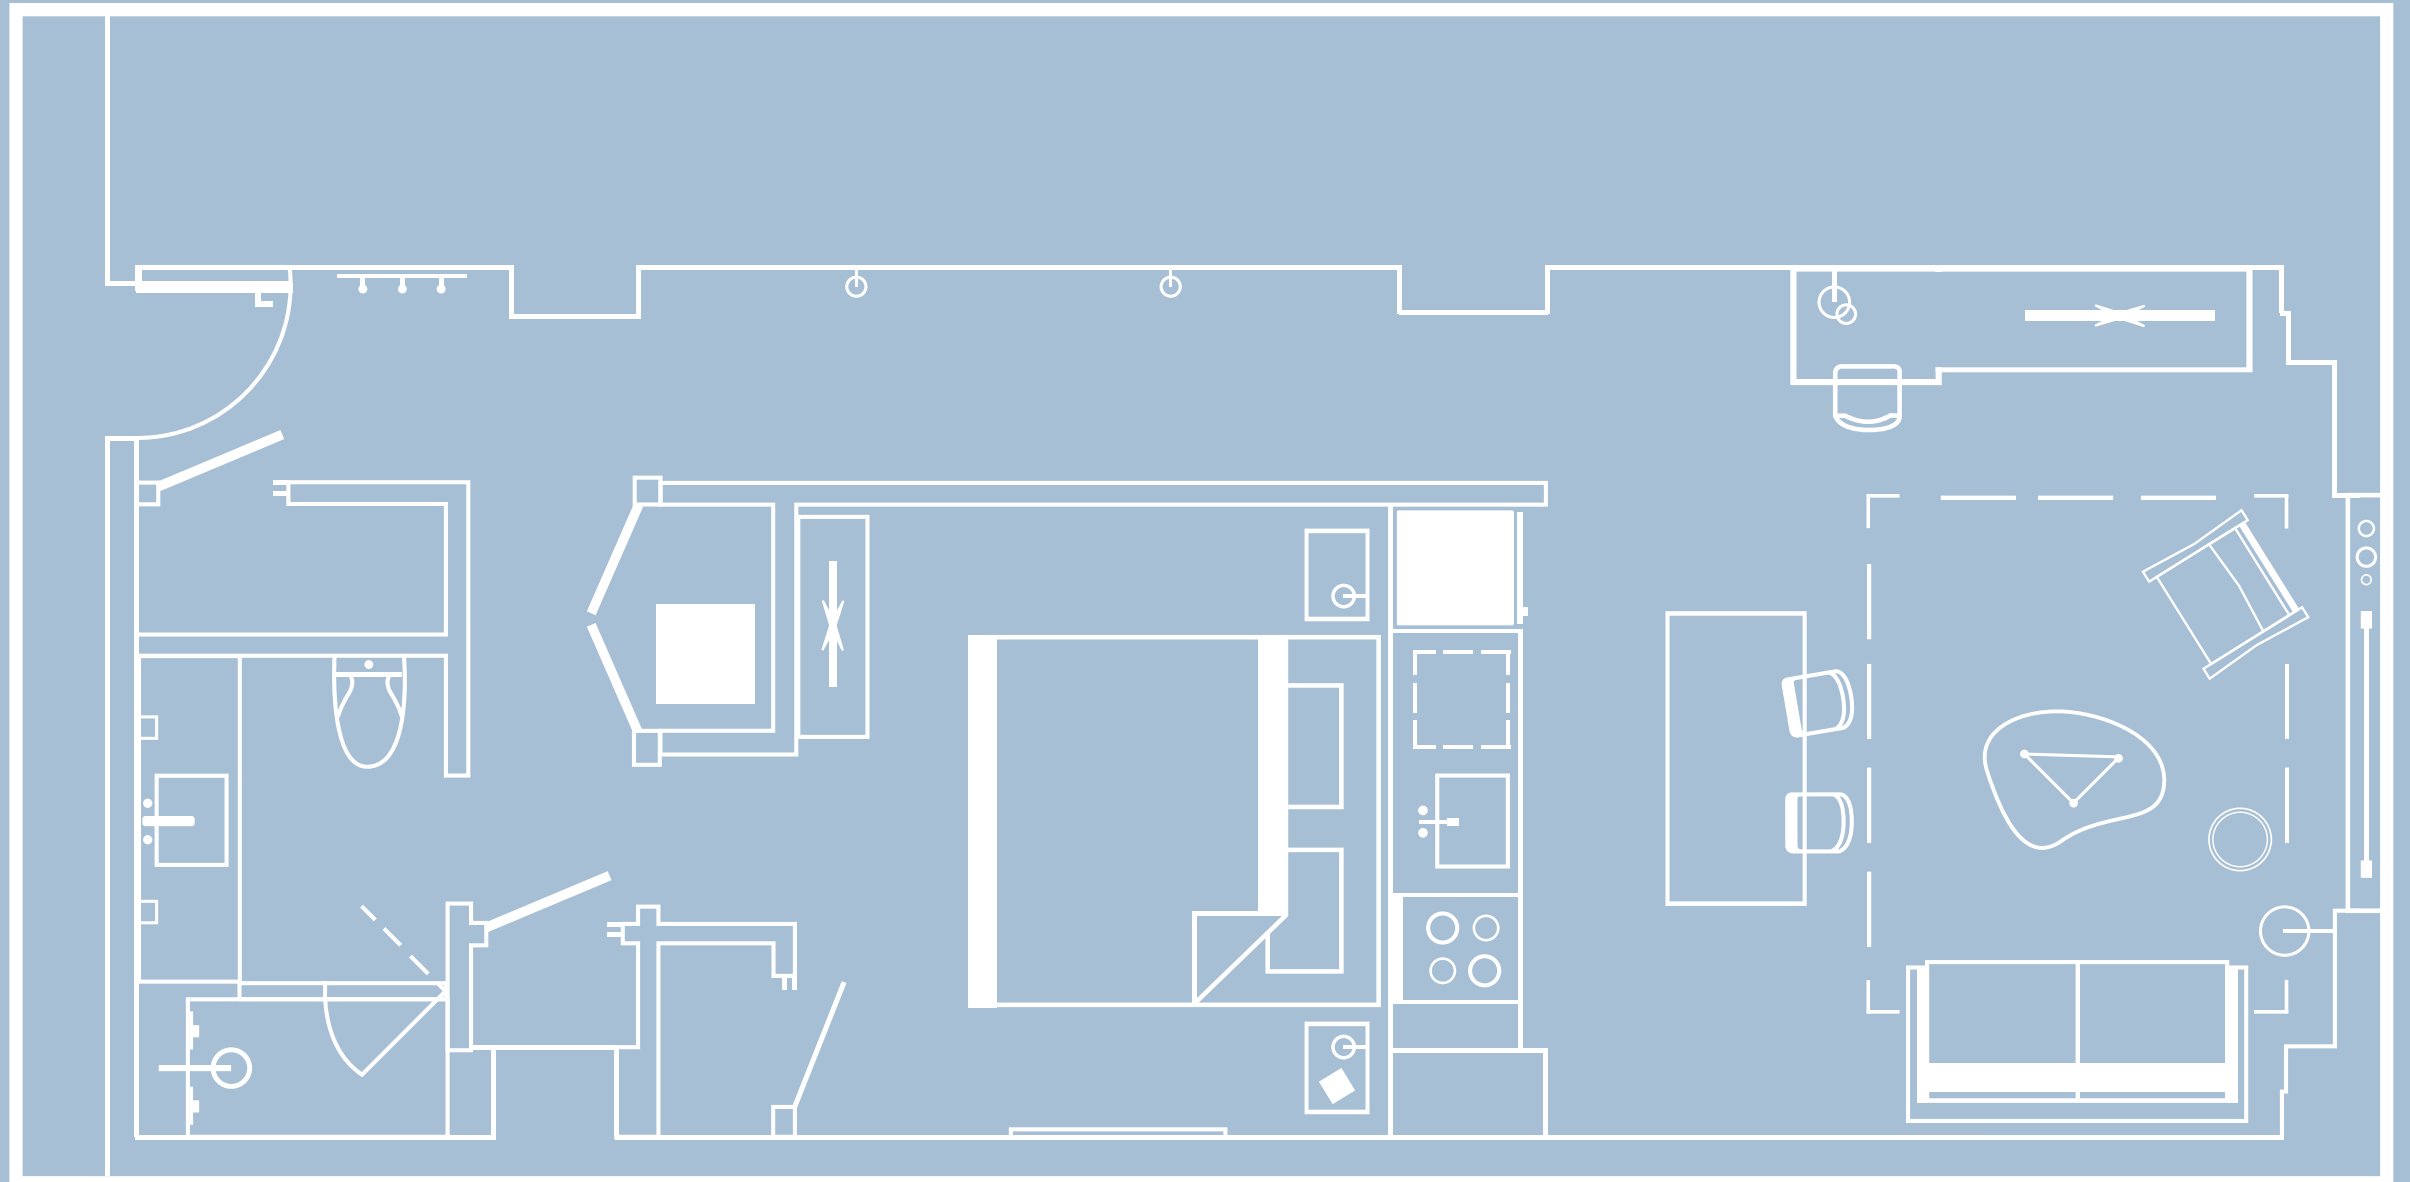

Studio Floor Plan

550 Sq. Ft.

Features & Amenities

- Queen-Size Bed
- Full-Size Washer & Dryer
- Pets Welcome
- Living Plants
- Rainfall Shower
- ® Apple TV
- Bluetooth Stereo
- 100% Smoke Free
- Full-Size Kitchen
- Complimentary WiFi

One Bedroom Floor Plan

767 Sq. Ft.

Features & Amenities

- Fully Furnished
- King-Size Bed
- Work Space / Desk
- Full-Size Washer & Dryer
- Pets Welcome
- Living Plants
- Rainfall Shower
- ® Apple TV
- Bluetooth Stereo
- 100% Smoke Free
- Full-Size Kitchen
- Complimentary WiFi

ROOST

Two Bedroom Floor Plan

1100 Sq. Ft.

Features & Amenities

- Fully Furnished
- King & Queen-Size Beds
- Work Space / Desk
- Full-Size Washer & Dryer
- Pets Welcome
- Living Plants
- Rainfall Shower
- ® Apple TV
- Bluetooth Stereo
- 100% Smoke Free
- Full-Size Kitchen
- Complimentary WiFi

Penthouse Floor Plan

1250 Sq. Ft.

Features & Amenities

- Fully Furnished
- Queen & King-Size Beds
- Work Space / Desk
- Full-Size Washer & Dryer
- Pets Welcome
- Living Plants
- Rainfall Shower
- ® Apple TV
- Bluetooth Stereo
- 100% Smoke Free
- Full-Size Kitchen
- Complimentary WiFi