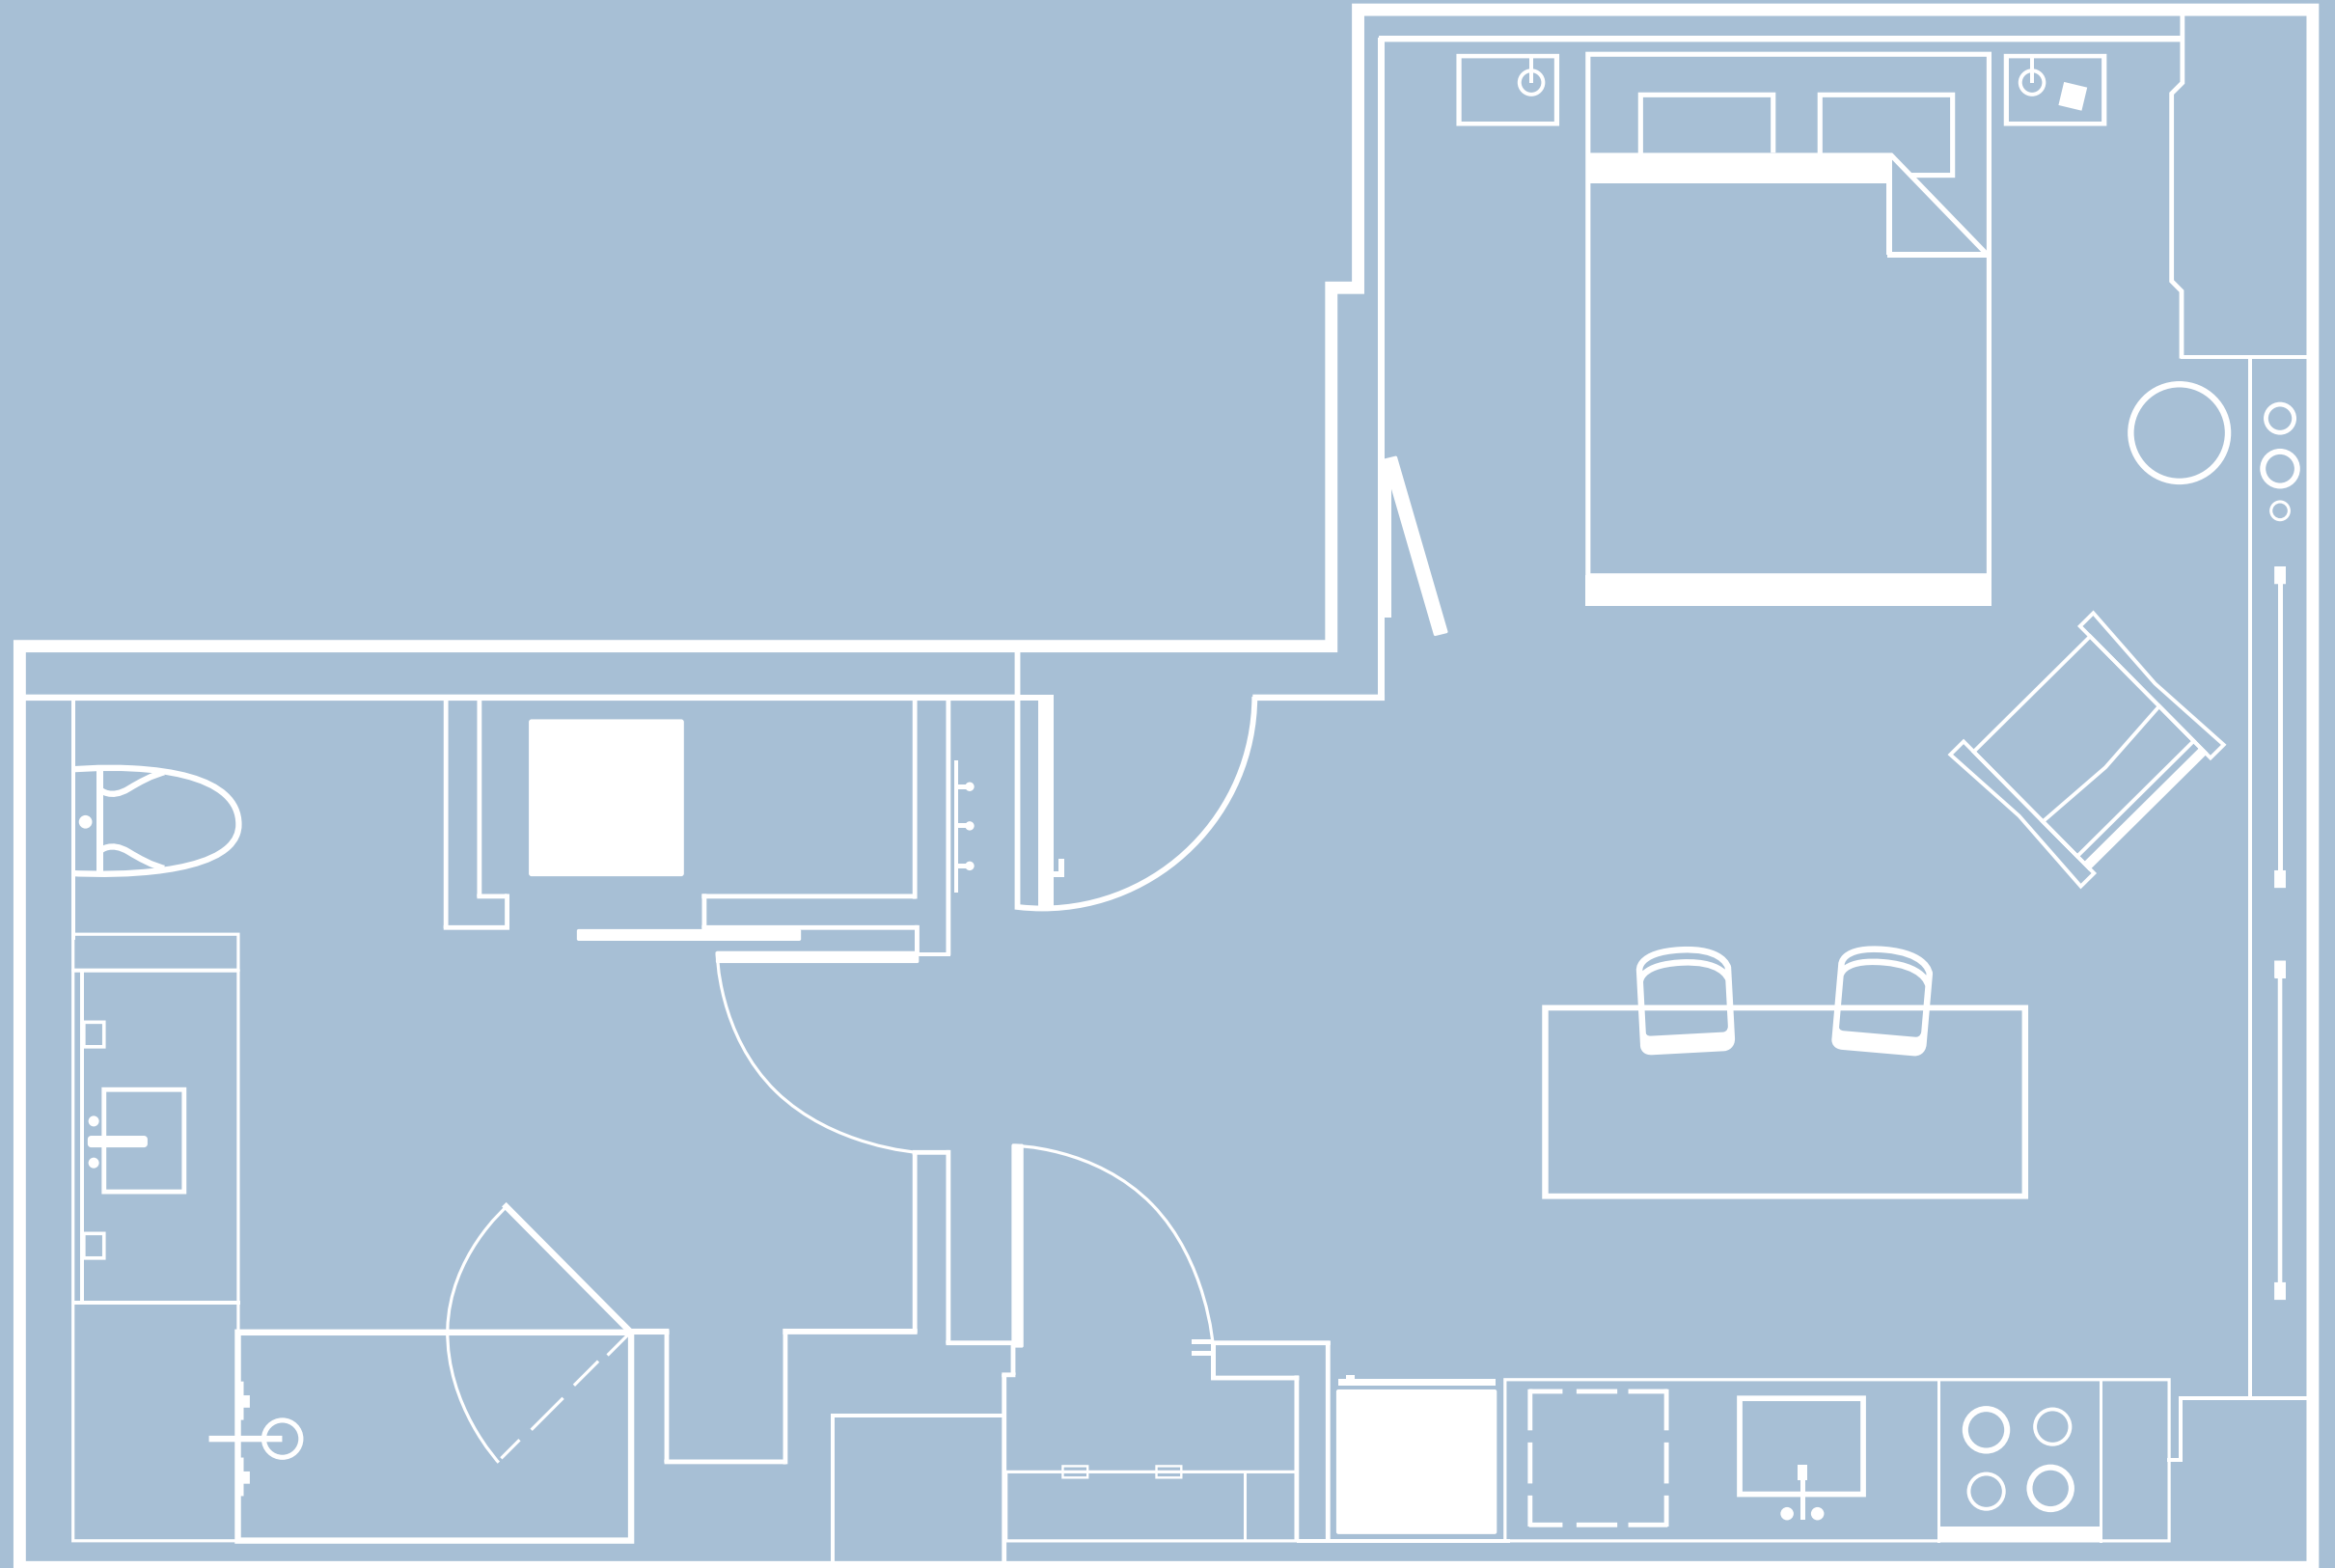

Studio Floor Plan

550 Sq. Ft.

Features & Amenities

- Queen-Size Bed
- Full-Size Washer & Dryer
- Pets Welcome
- Living Plants
- Rainfall Shower
- ® Apple TV
- Bluetooth Stereo
- 100% Smoke Free
- Full-Size Kitchen
- Complimentary WiFi

One Bedroom Floor Plan

767 Sq. Ft.

Features & Amenities

- Fully Furnished
- King-Size Bed
- Work Space / Desk
- Full-Size Washer & Dryer
- Pets Welcome
- Living Plants
- Rainfall Shower
- ® Apple TV
- Bluetooth Stereo
- 100% Smoke Free
- Full-Size Kitchen
- Complimentary WiFi

ROOST

Two Bedroom Floor Plan

1100 Sq. Ft.

Features & Amenities

- Fully Furnished
- King & Queen-Size Beds
- Work Space / Desk
- Full-Size Washer & Dryer
- Pets Welcome
- Living Plants
- Rainfall Shower
- ® Apple TV
- Bluetooth Stereo
- 100% Smoke Free
- Full-Size Kitchen
- Complimentary WiFi

Penthouse Floor Plan

1250 Sq. Ft.

Features & Amenities

- Fully Furnished
- Queen & King-Size Beds
- Work Space / Desk
- Full-Size Washer & Dryer
- Pets Welcome
- Living Plants
- Rainfall Shower
- ® Apple TV
- Bluetooth Stereo
- 100% Smoke Free
- Full-Size Kitchen
- Complimentary WiFi